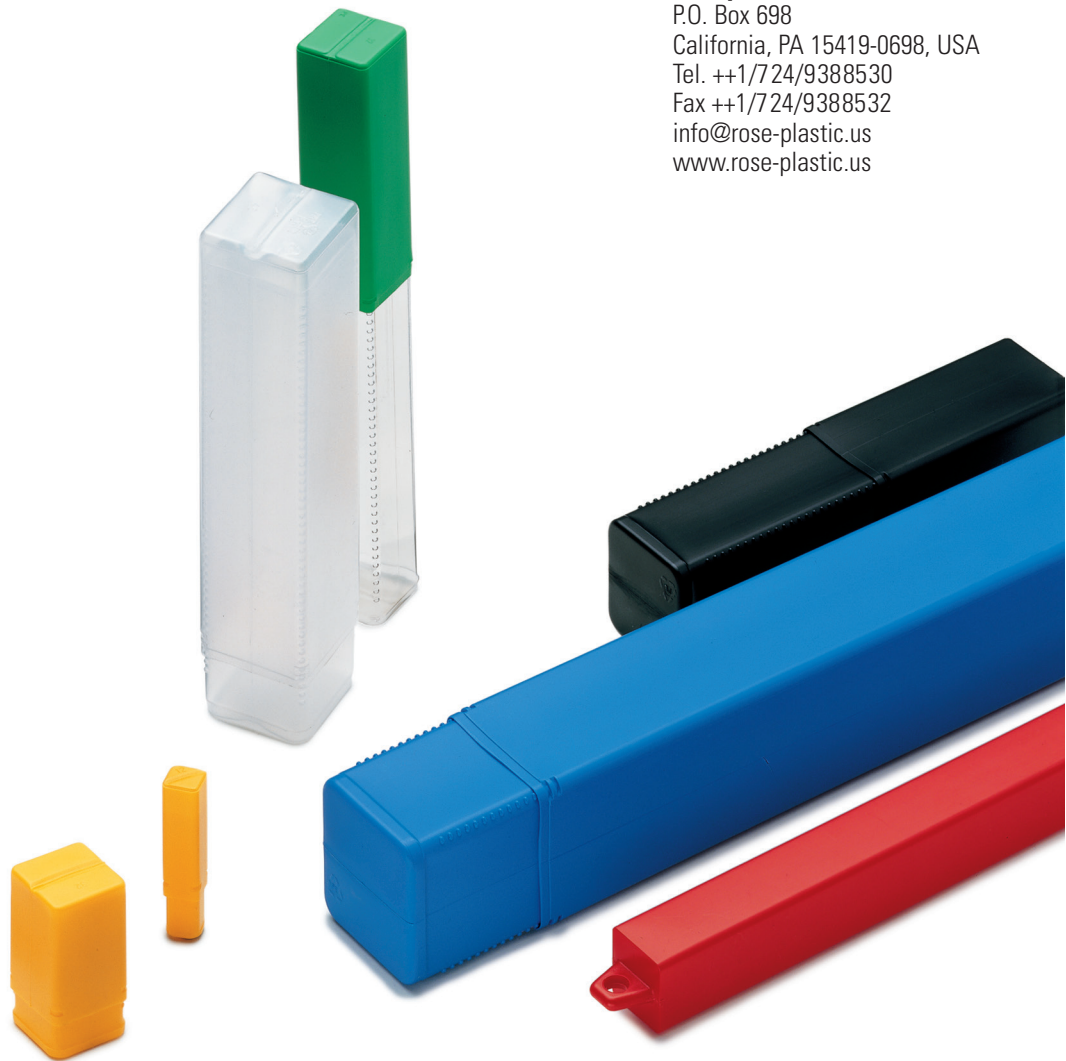

Square Telescopic Packaging Tube with Locking Mechanism

- telescopic length extension
- ratchet mechanism locks at extended position
- rigid, durable, humidity and oil resistant
- speedy, efficient packing of products
- re-usable
- excellent for stacking and storage
- available with hanging loop

Product range

- transparent or in various attractive standard colors or two-colored
- with hanger on request

Packing

- outers and inners packed separately in individual cartons

Raw material

- Polypropylene (PP)
- Polyethylene (PE)
- Polyvinylchloride (PVC)

rose plastic USA, L.L.P.

P.O. Box 698
California, PA 15419-0698, USA
Tel. ++1/724/9388530
Fax ++1/724/9388532
info@rose-plastic.us
www.rose-plastic.us

Ref.	Dia. Inches	Length Inches	Box Qty.
QP 8 050	0.315	1.969 - 3.150	2700
QP 8 080	0.315	3.150 - 4.724	1700
QP 8 120	0.315	4.724 - 7.874	2000
QP 8 200	0.315	7.874 - 13.780	2000
QP 10 050	0.394	1.969 - 3.150	2100
QP 10 080	0.394	3.150 - 4.724	2600
QP 10 120	0.394	4.724 - 7.874	1400
QP 10 200	0.394	7.874 - 13.780	1550
QP 10 250	0.394	9.843 - 18.110	1200
QP 12 050	0.472	1.969 - 3.150	3000
QP 12 070	0.472	2.756 - 4.330	2000
QP 12 080	0.472	3.150 - 4.724	1800
QP 12 120	0.472	4.724 - 7.874	1000
QP 12 200	0.472	7.874 - 13.780	1000
QP 12 250	0.472	9.843 - 18.110	850
QP 14 050	0.551	1.969 - 3.150	2300
QP 14 065	0.551	2.559 - 3.937	2000
QP 14 060	0.551	2.362 - 3.346	2000
QP 14 080	0.551	3.150 - 4.724	1300
QP 14 120	0.551	4.724 - 7.874	800
QP 14 200	0.551	7.874 - 13.780	800
QP 14 300	0.551	11.81 - 21.06	500
QP 16 050	0.623	1.969 - 3.150	2000

Ref.	Dia. Inches	Length Inches	Box Qty.
QP 16 080	0.623	3.150 - 4.724	1100
QP 16 120	0.623	4.724 - 7.874	1400
QP 16 200	0.623	7.874 - 13.780	1400
QP 18 050	0.709	1.969 - 3.150	1500
QP 18 080	0.709	3.150 - 4.724	1800
QP 18 120	0.709	4.724 - 7.874	1100
QP 18 200	0.709	7.874 - 13.779	1100
QP 20 050	0.787	1.969 - 3.150	1200
QP 20 080	0.787	3.150 - 4.724	1600
QP 20 120	0.787	4.724 - 7.874	900
QP 20 200	0.787	7.874 - 13.780	900
QP 20 350	0.787	13.780 - 24.410	500
QP 22 050	0.866	1.969 - 3.150	1200
QP 22 075	0.866	2.952 - 4.134	1500
QP 22 080	0.866	3.150 - 4.724	1300
QP 22 120	0.866	4.724 - 7.874	850
QP 22 200	0.866	7.874 - 13.780	840
QP 24 050	0.945	1.969 - 3.150	850
QP 24 080	0.945	3.150 - 4.724	1000
QP 24 120	0.945	4.724 - 7.874	650
QP 24 200	0.945	7.874 - 13.780	600
QP 26 050	1.024	1.969 - 2.362	1400
QP 26 060	1.024	2.362 - 3.150	1400

Ref.	Dia. Inches	Length Inches	Box Qty.
QP 26 080	1.024	3.150 - 4.724	1000
QP 26 100	1.024	3.937 - 6.299	800
QP 26 120	1.024	4.724 - 7.874	600
QP 26 200	1.024	7.874 - 13.780	600
QP 26 350	1.024	13.780 - 24.410	340
QP 32 050	1.260	1.969 - 2.756	1400
QP 32 060	1.260	2.362 - 3.150	1000
QP 32 080	1.260	3.150 - 4.724	700
QP 32 120	1.260	4.724 - 7.874	450
QP 32 200	1.260	7.874 - 13.780	420
QP 32 350	1.260	13.780 - 24.410	208
QP 34 100	1.339	3.937 - 6.299	450
QP 35 050	1.378	1.969 - 2.756	1000
QP 35 060	1.378	2.362 - 3.150	750
QP 35 080	1.378	3.150 - 4.724	600
QP 35 120	1.378	4.724 - 7.874	350
QP 35 200	1.378	7.874 - 13.780	320
QP 35 300	1.378	11.811 - 21.260	210
QP 35 350	1.378	13.780 - 24.410	168
QP 45 060	1.772	2.362 - 3.150	450
QP 45 080	1.772	3.150 - 4.724	300
QP 45 120	1.772	4.724 - 7.874	335
QP 45 200	1.772	7.874 - 13.780	180